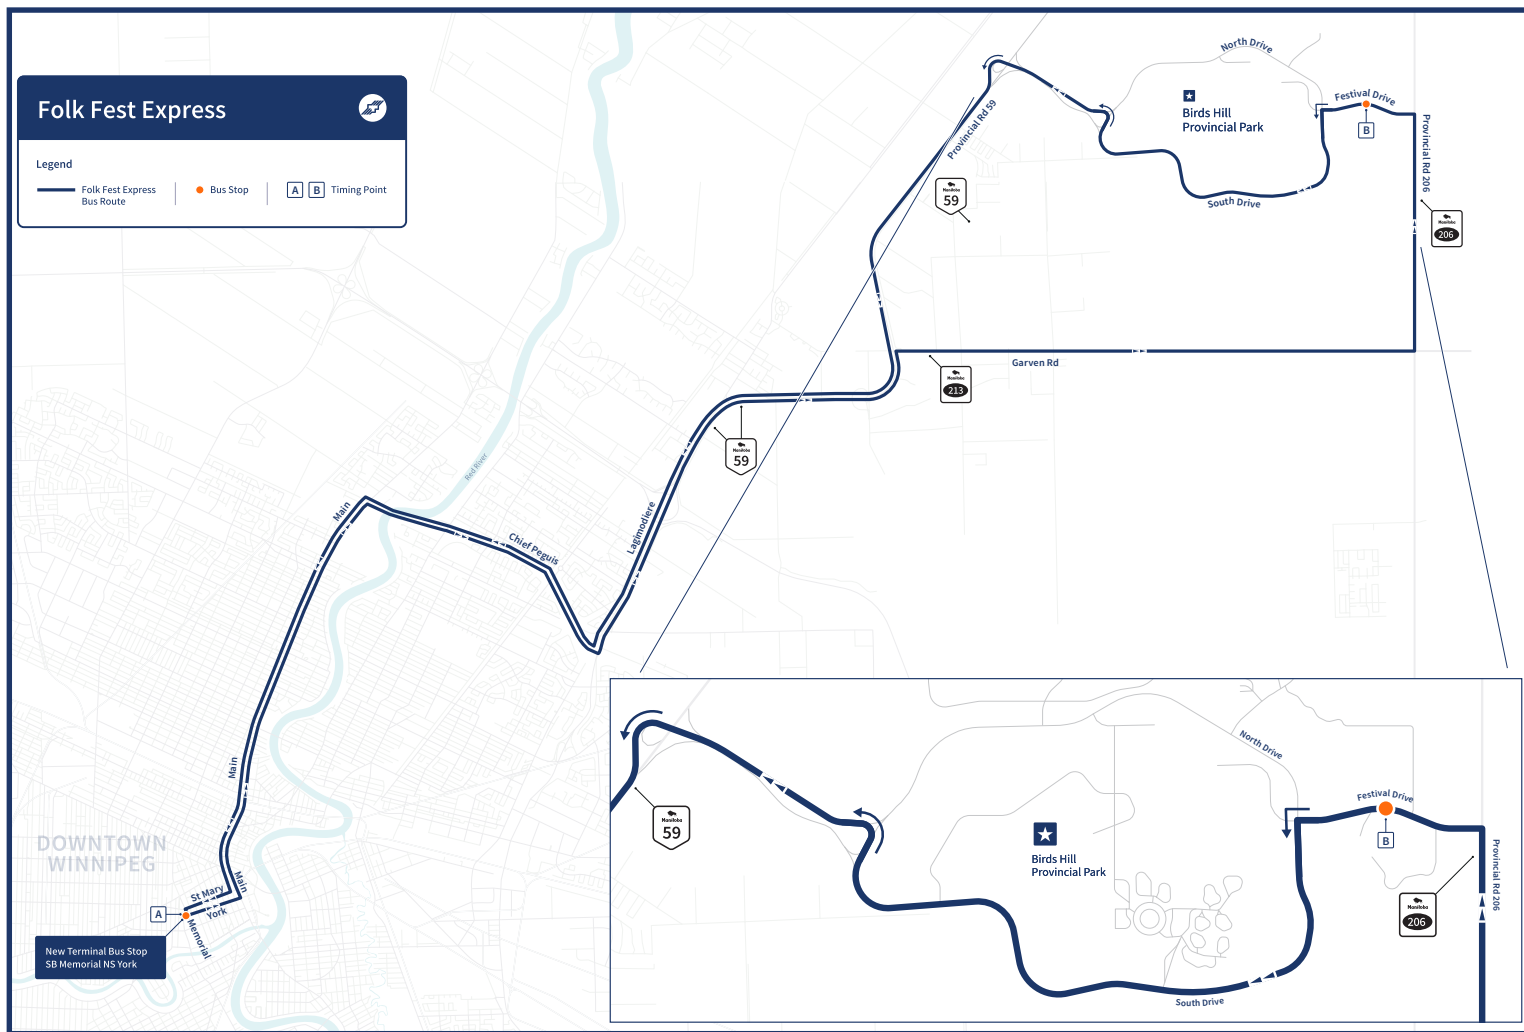

WINNIPEG FOLK FESTIVAL

SERVICE ALERTS

For more information contact 311 or visit winnipegtransit.com

	To The Folk Festival		To Winnipeg		To The Folk Festival		To Winnipeg	
	A	B	B	A	A	B	B	A
	Memorial & York	Festival Site	Festival Site Departure	Arrive Memorial Terminal	Memorial & York	Festival Site	Festival Site Departure	Arrive Memorial Terminal
THURSDAY, July 9th	16:00	16:45	17:00	17:45				
	16:15	17:00	17:30	18:15				
	16:30	17:15	18:00	18:45				
	17:00	17:45	19:00	19:45				
	17:30	18:15	19:30	20:15				
	18:00	18:45	20:00	20:45				
	18:30	19:15	21:00	21:45				
	19:00	19:45	22:00	22:45				
	20:00	20:45	23:00	23:45				
	21:00	21:45	23:30	24:15				
	22:00	22:45	24:00	24:45				
	23:00	23:45	24:15	01:00				
			24:30	01:15				
FRIDAY, SATURDAY July 10th-11th	10:00	10:45	11:00	11:45				
	10:15	11:00	11:30	12:15				
	10:30	11:15	12:00	12:45				
	10:45	11:30	12:30	13:15				
	11:00	11:45	13:00	13:45				
	11:30	12:15	13:30	14:15				
	12:00	12:45	14:00	14:45				
	12:30	13:15	15:00	15:45				
	13:00	13:45	16:00	16:45				
	13:30	14:15	17:00	17:45				
	14:00	14:45	18:00	18:45				
	15:00	15:45	19:00	19:45				
	16:00	16:45	19:30	20:15				
17:00	17:45	20:00	20:45					
18:00	18:45	20:30	21:15					
18:30	19:15	21:00	21:45					
19:00	19:45	21:30	22:15					
19:30	20:15	22:00	22:45					
20:00	20:45	22:15	23:00					
20:30	21:15	22:30	23:15					
21:00	21:45	22:45	23:30					
21:30	22:15	23:00	23:45					
22:00	22:45	23:30	24:15					
22:30	23:15	24:00	24:45					
23:00	23:45	24:15	01:00					
23:15	24:00	24:30	01:15					
23:30	00:15	24:45	01:30					
23:45	24:30	01:00	01:45					
24:00	00:45	01:30	02:15					
24:30	01:15							