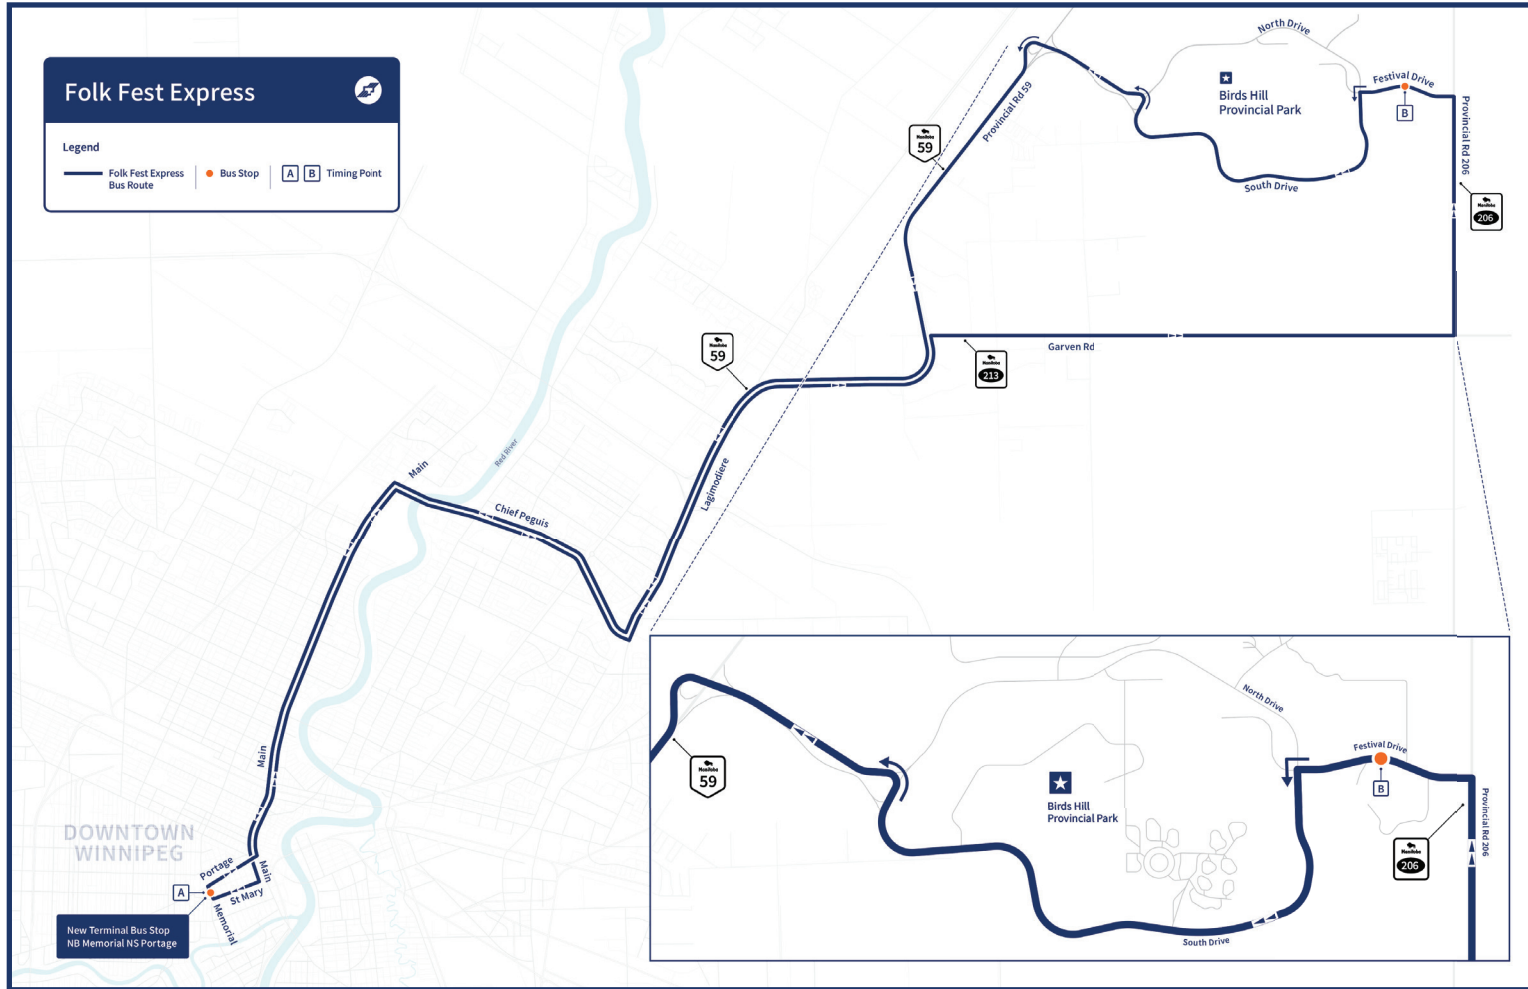

WINNIPEG FOLK FESTIVAL

THURSDAY, July 6th

To The Folk Festival		To Winnipeg	
A	B	B	A
Memorial & Portage	Festival Site	Festival Site Departure	Arrive Memorial Terminal
16:00	16:45	17:00	17:45
16:15	17:00	17:30	18:15
16:30	17:15	18:00	18:45
17:00	17:45	19:00	19:45
17:30	18:15	19:30	20:15
18:00	18:45	20:00	20:45
18:30	19:15	21:00	21:45
19:00	19:45	22:00	22:45
20:00	20:45	23:00	23:45
21:00	21:45	23:30	24:15
22:00	22:45	24:00	24:45
23:00	23:45	24:15	01:00
		24:30	01:15

SUNDAY, July 9th

To The Folk Festival		To Winnipeg	
A	B	B	A
Memorial & Portage	Festival Site	Festival Site Departure	Arrive Memorial Terminal
10:00	10:45	11:00	11:45
10:15	11:00	11:30	12:15
10:30	11:15	12:00	12:45
10:45	11:30	13:00	13:45
11:00	11:45	13:30	14:15
11:30	12:15	14:00	14:45
12:00	12:45	15:00	15:45
12:30	13:15	16:00	16:45
13:00	13:45	17:00	17:45
14:00	14:45	18:00	18:45
15:00	15:45	19:00	19:45
16:00	16:45	19:30	20:15
17:00	17:45	20:00	20:45
18:00	18:45	20:30	21:15
18:30	19:15	21:00	21:45
19:00	19:45	21:30	22:15
19:30	20:15	22:00	22:45
20:00	20:45	22:30	23:15
20:30	21:15	22:45	23:30
21:00	21:45	23:00	23:45
21:30	22:15	23:15	24:00
22:00	22:45	23:30	24:15
22:30	23:15	24:00	24:45
23:00	23:45	24:30	25:15
23:30	24:15		